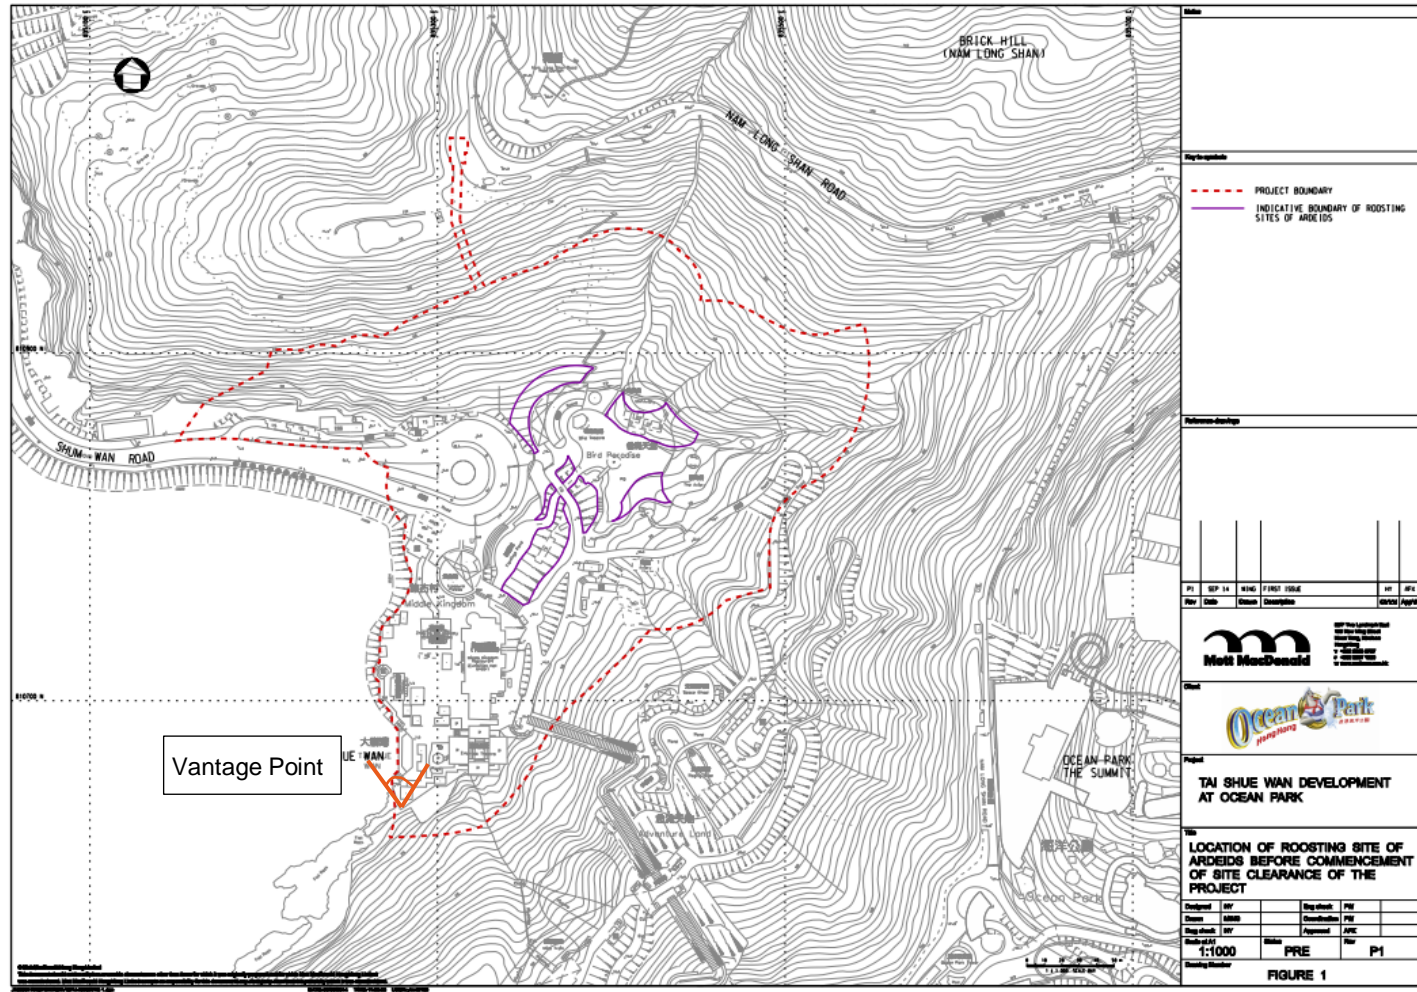

L. Ecological Inspection Records

Figure 1 – Location of Two Groups of *Platycodon Grandiflorus*

Photo 1 – Group 2 of *Platycodon Grandiflorus*

Photo 2 – Current situation of fencing and warning sign

Figure 2: Vantage Point for Roosting Activities of Ardeids in Peak Wintering Season